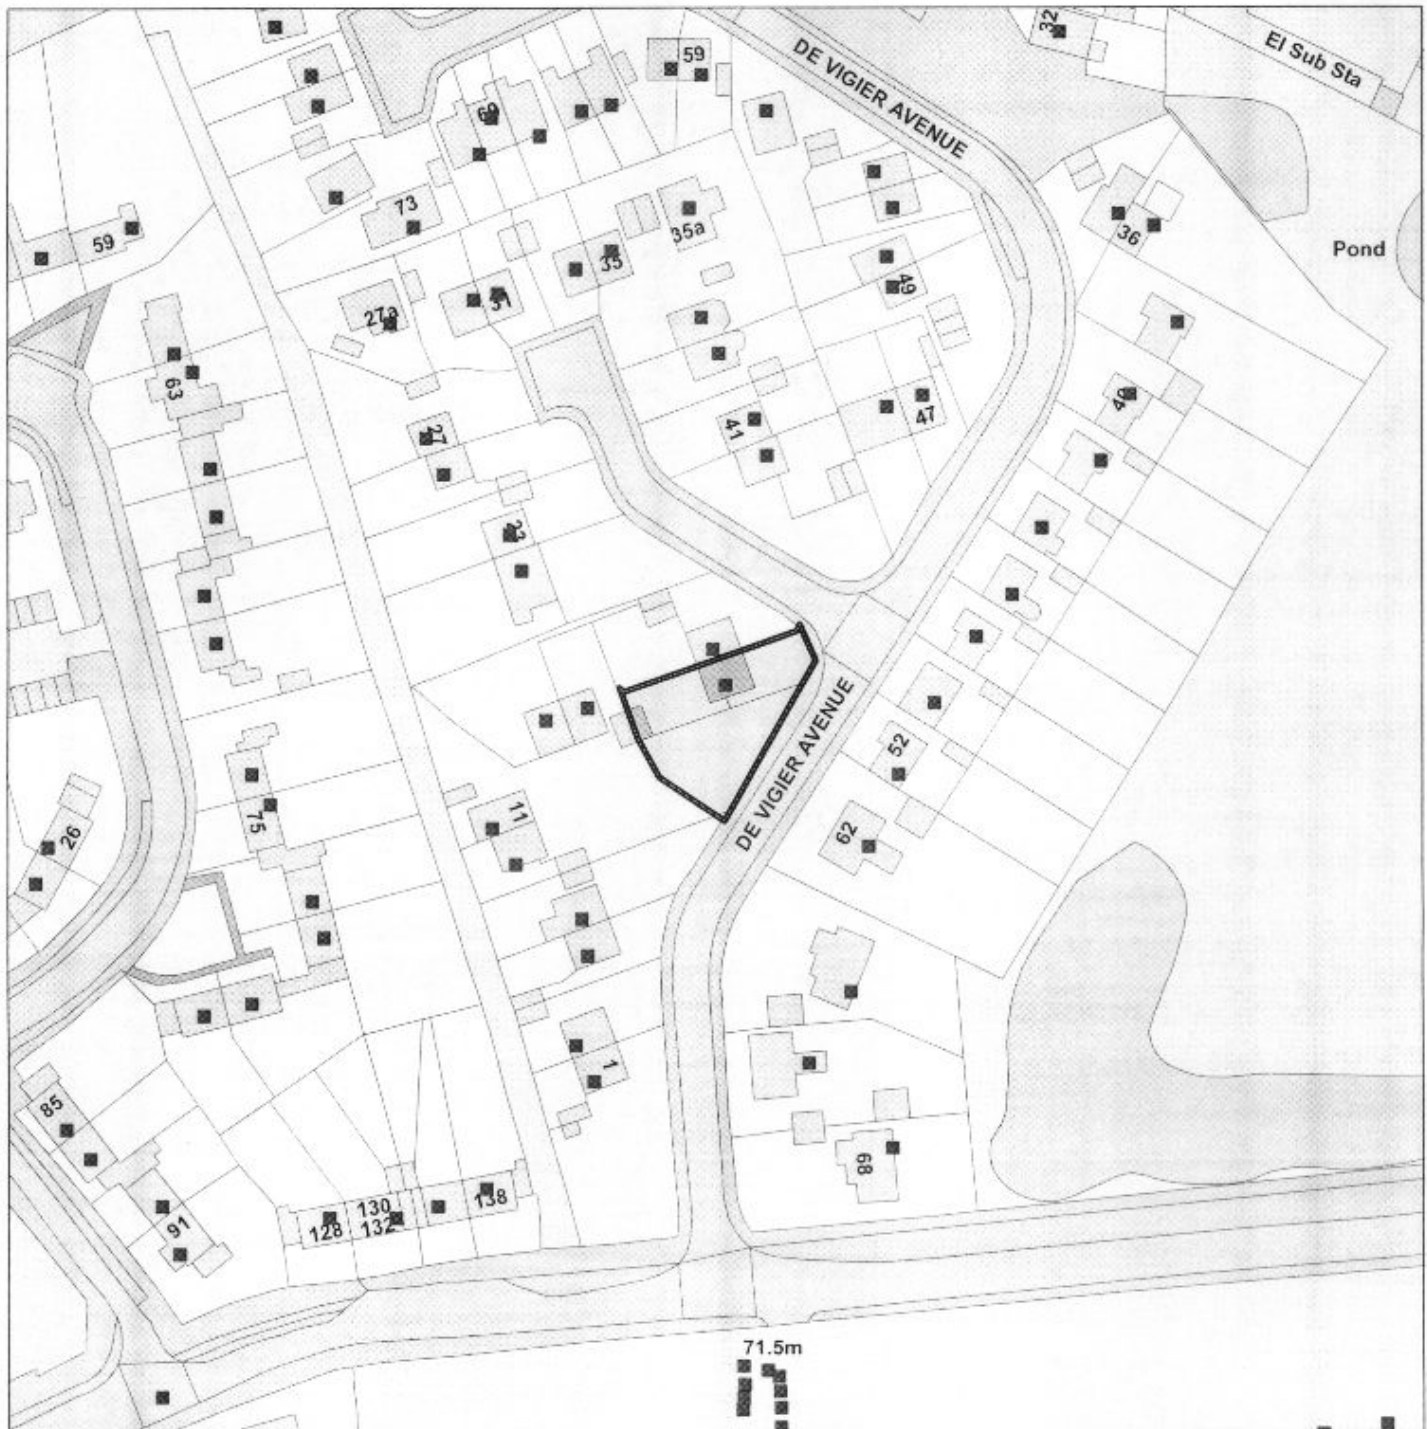

UTT/13/5364/OP

17 De Vigier Avenue, Saffron Walden

GIS by ESRI (UK)

Scale : 1:1250

Reproduced from the Ordnance Survey map with the permission of the Controller of Her Majesty's Stationery Office © Crown Copyright 2000.

Unauthorised reproduction infringes Crown Copyright and may lead to prosecution or civil proceedings.

Produced using ESRI (UK)'s MapExplorer 2.0 - <http://www.esriuk.com>

Organisation	Uttlesford District Council
Department	Planning
Comments	
Date	22 May 2013
SLA Number	100018688 (2007)